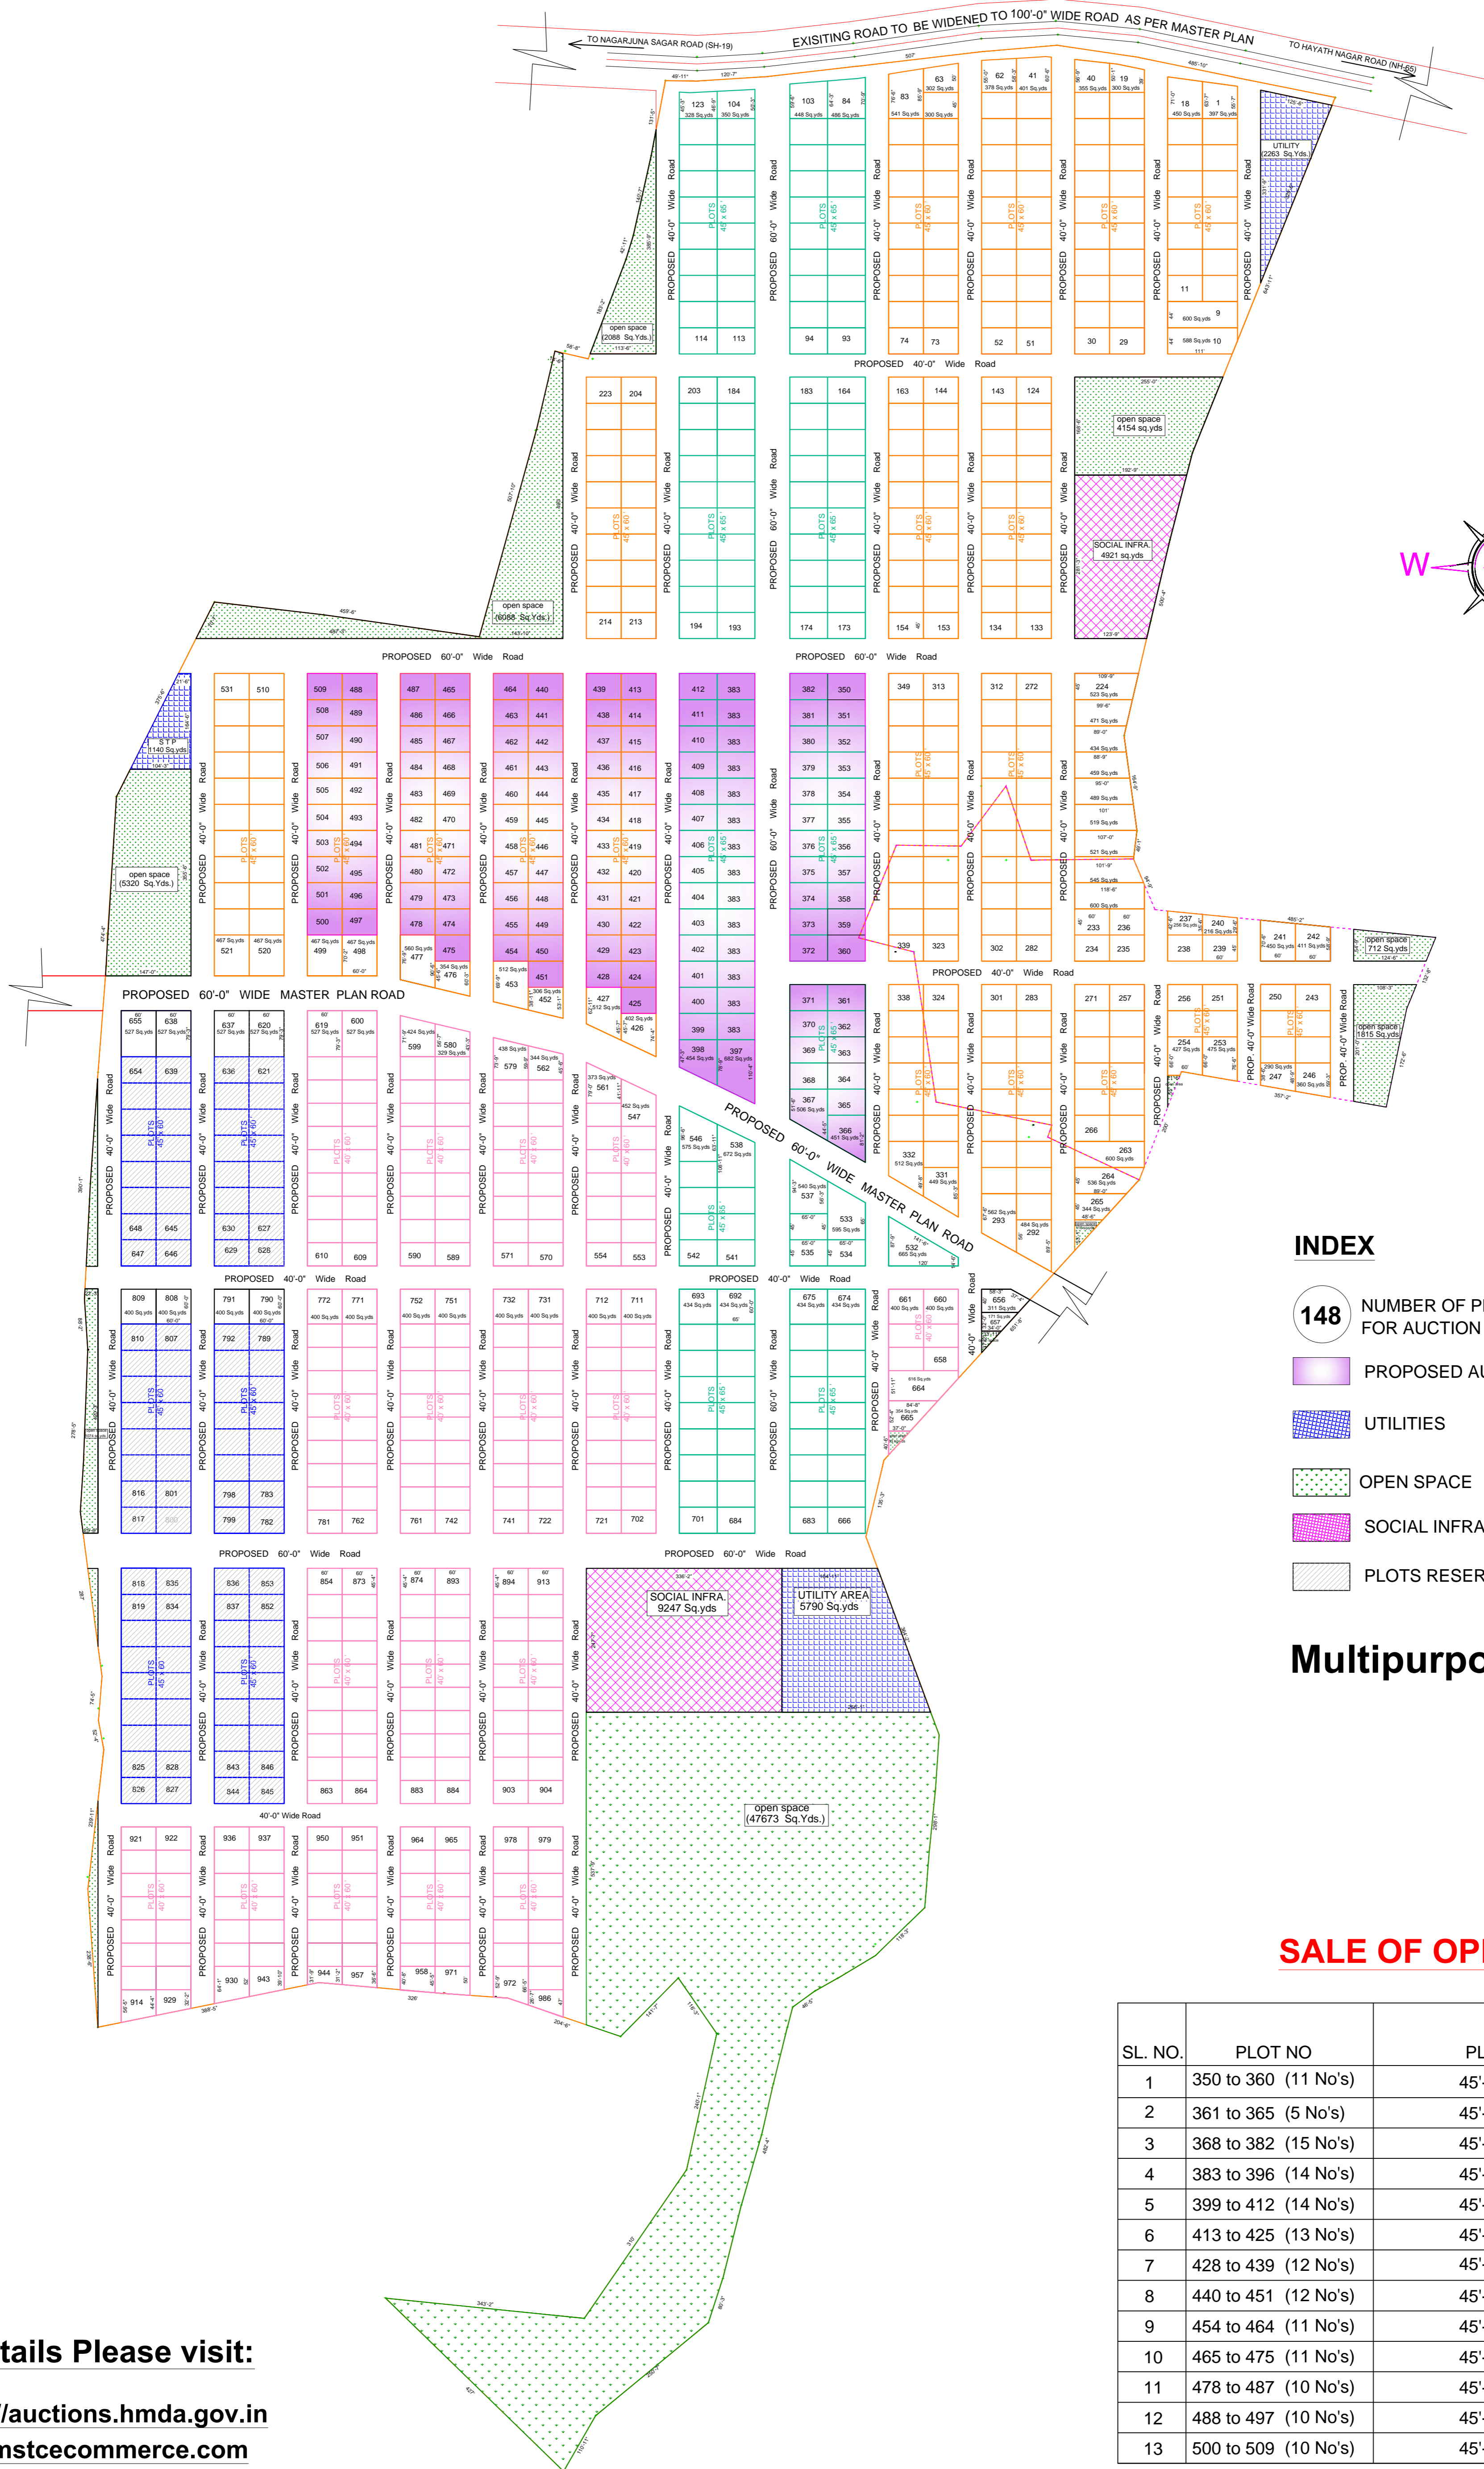

## THORRUR LAYOUT

### INDEX

- 148** NUMBER OF PLOTS FOR AUCTION
- PROPOSED AUCTION PLOTS
- UTILITIES
- OPEN SPACE
- SOCIAL INFRASTRUCTURE
- PLOTS RESERVED FOR LAND LOSERS

### Multipurpose Use Zone

### SALE OF OPEN PLOTS

SL. NO.	PLOT NO	PLOT SIZE	PLOT AREA (in Sq.yds)
1	350 to 360 (11 No's)	45'-0" X 65'-0"	325
2	361 to 365 (5 No's)	45'-0" X 65'-0"	325
3	368 to 382 (15 No's)	45'-0" X 65'-0"	325
4	383 to 396 (14 No's)	45'-0" X 65'-0"	325
5	399 to 412 (14 No's)	45'-0" X 65'-0"	325
6	413 to 425 (13 No's)	45'-0" X 60'-0"	300
7	428 to 439 (12 No's)	45'-0" X 60'-0"	300
8	440 to 451 (12 No's)	45'-0" X 60'-0"	300
9	454 to 464 (11 No's)	45'-0" X 60'-0"	300
10	465 to 475 (11 No's)	45'-0" X 60'-0"	300
11	478 to 487 (10 No's)	45'-0" X 60'-0"	300
12	488 to 497 (10 No's)	45'-0" X 60'-0"	300
13	500 to 509 (10 No's)	45'-0" X 60'-0"	300